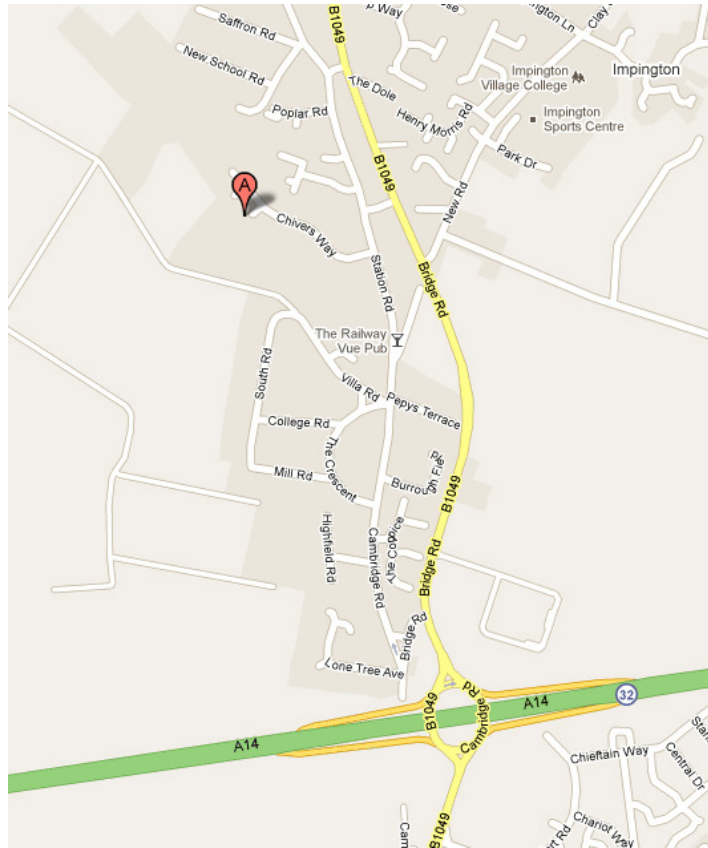

Getting to Norvic at Trust Court

146 Chivers Way, The Vision Park, Histon, Cambridge, CB24 9ZR

(Call Norvic on 01603 861612)

Trust Court is based in The Vision Park, Histon just north of the A14.

When you arrive at the venue you need to go through the arch (as indicated) and enter at the rear of the building.

Junction with M1

Newmarket