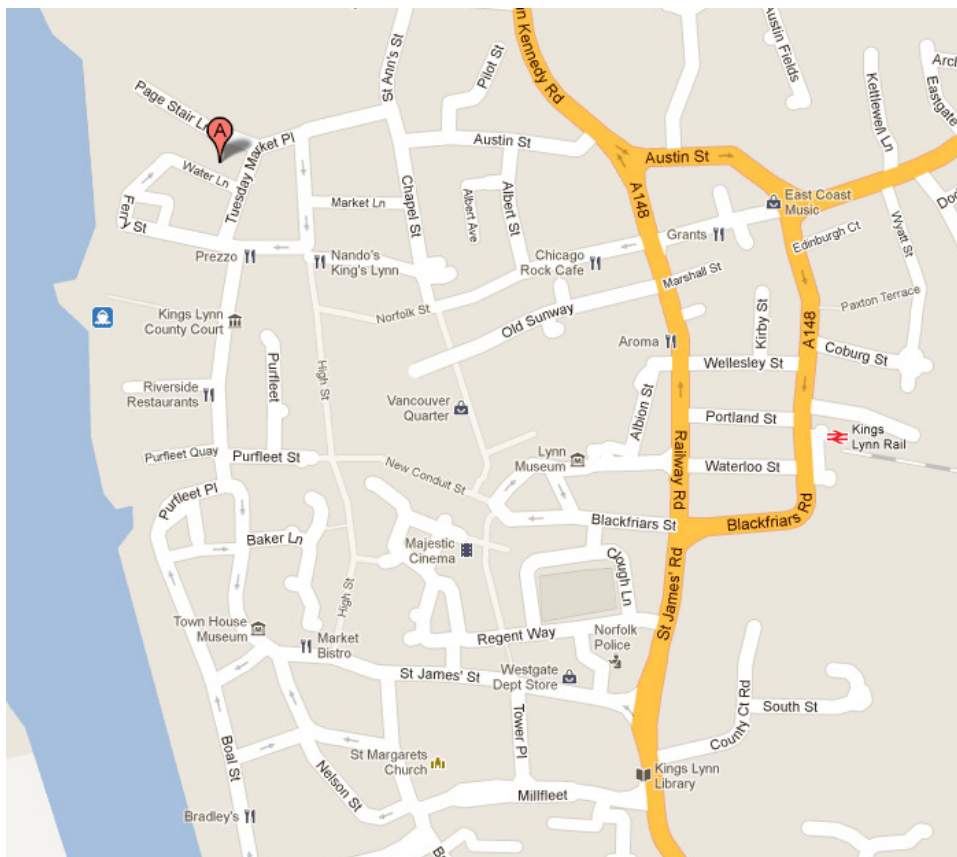

Getting to Norvic at Bishops Lynn House  
18 Tuesday Market Place, King's Lynn, Norfolk PE30 1JW  
Contact Norvic on 01603 861612

Bishops Lynn House is on Tuesday Market Place where there is Pay and Display parking.

Bishops Lynn House from the Car Park

Kings Lynn

A148 to A47 and Norwich